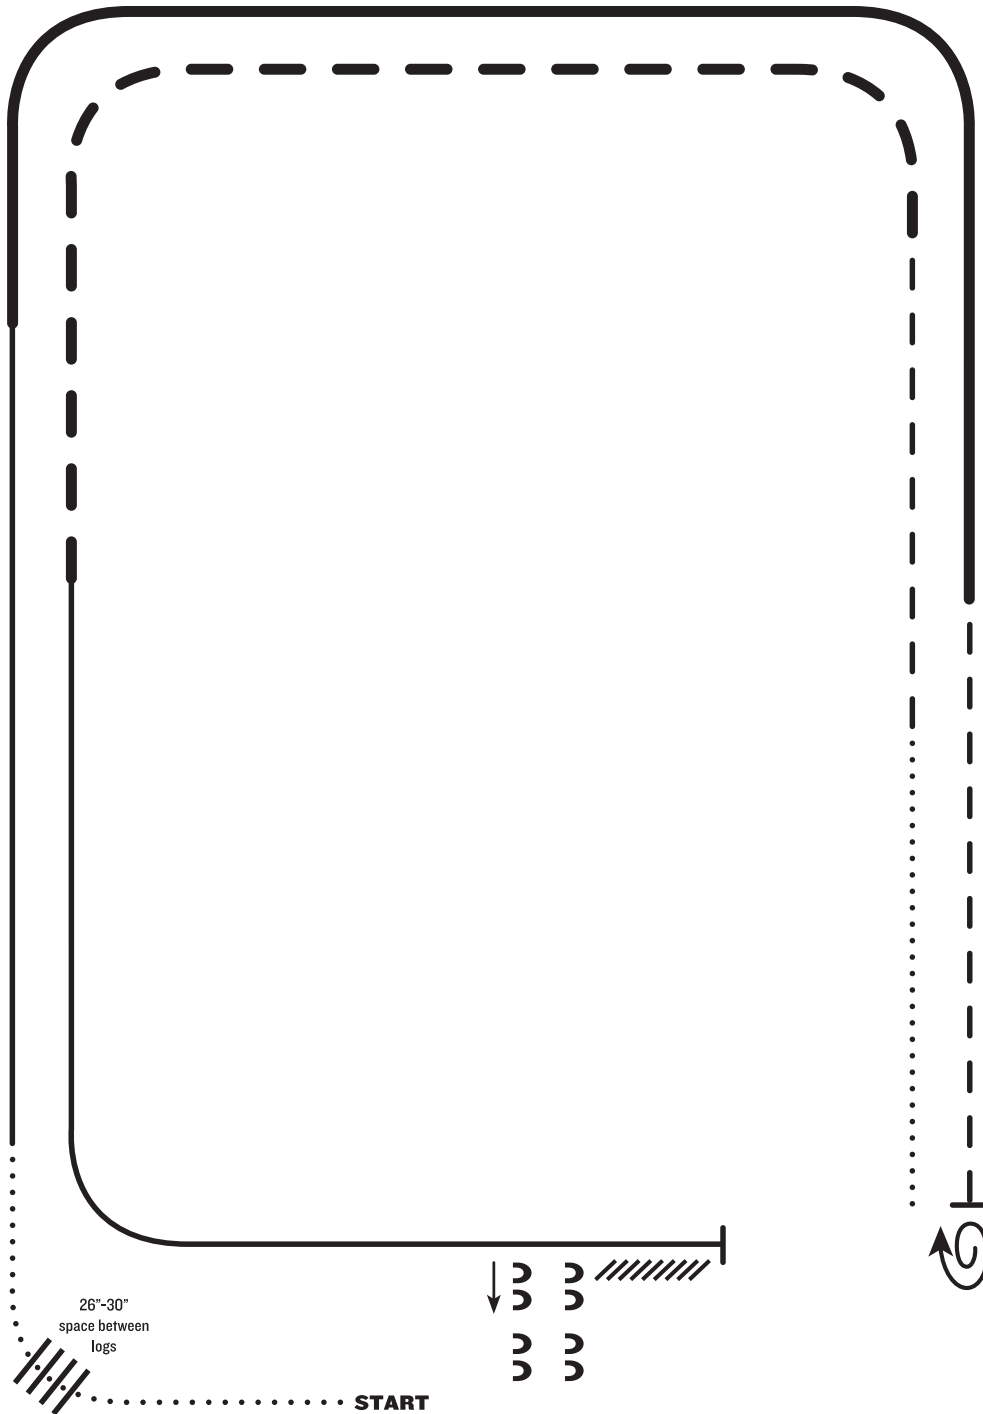

RANCH RIDING - PATTERN 6

LEGEND

.....	Walk
....	Extended Walk
- - -	Trot
- - - -	Extended Trot
— — —	Lope
— — — —	Extended Lope
////	Back
\\	Lead Change

1. Walk
2. Walk over logs
3. Lope right lead
4. Extended lope right lead
5. Trot
6. Stop, 1/2 turn right
7. Walk
8. Trot
9. Extended trot
10. Lope left lead
11. Stop and back
12. Side pass right

Note: The drawn description of this pattern is only intended for the general depiction of the pattern. Exhibitors should utilize the arena space to best exhibit their horses.